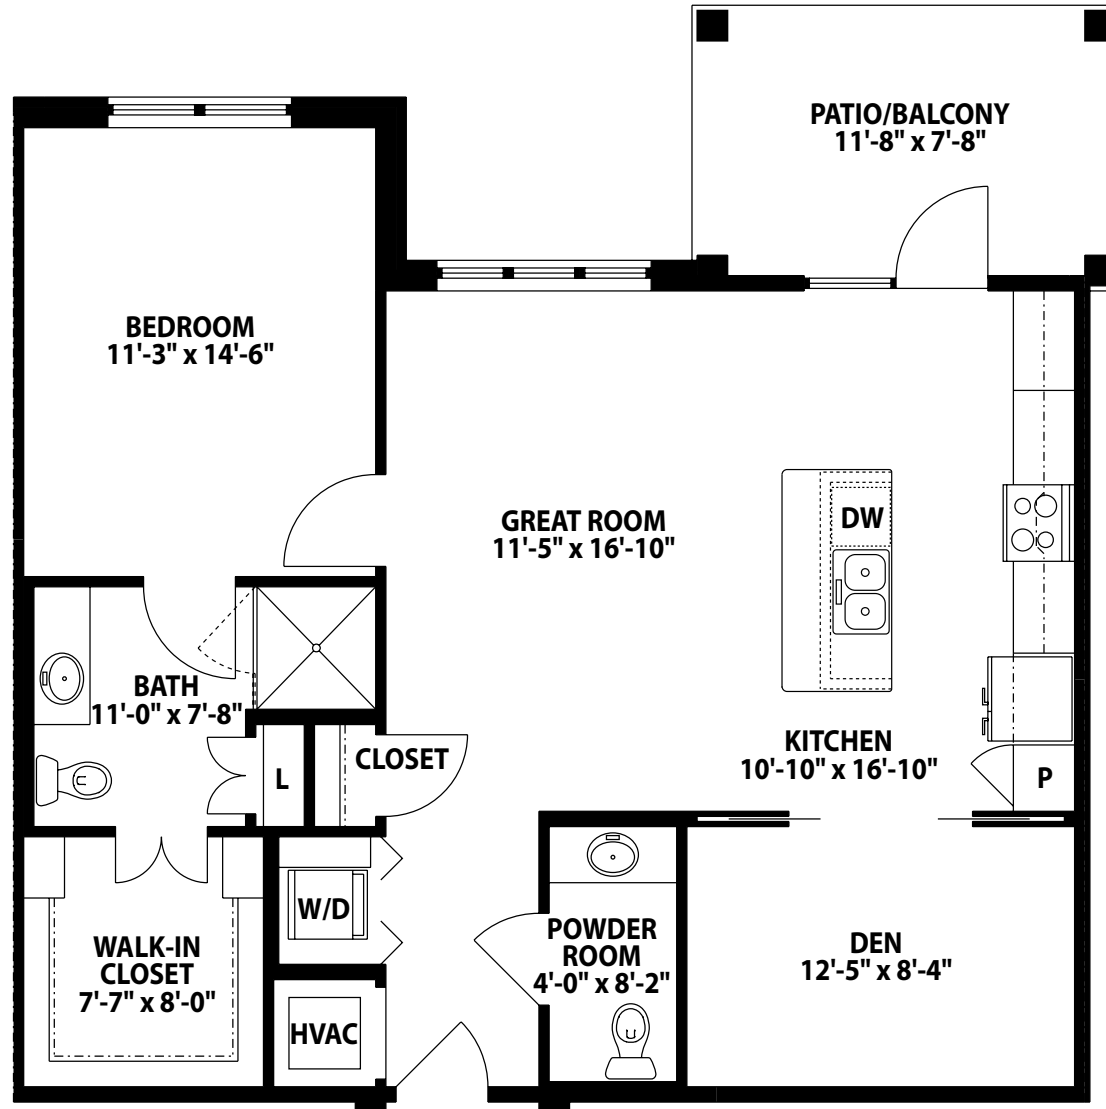

BLUEGRASS – FLOORPLAN

Bluegrass

One Bedroom, One and One-Half Bath with Den
1,010 Sq. Ft.

miralea.com
502.897.8727