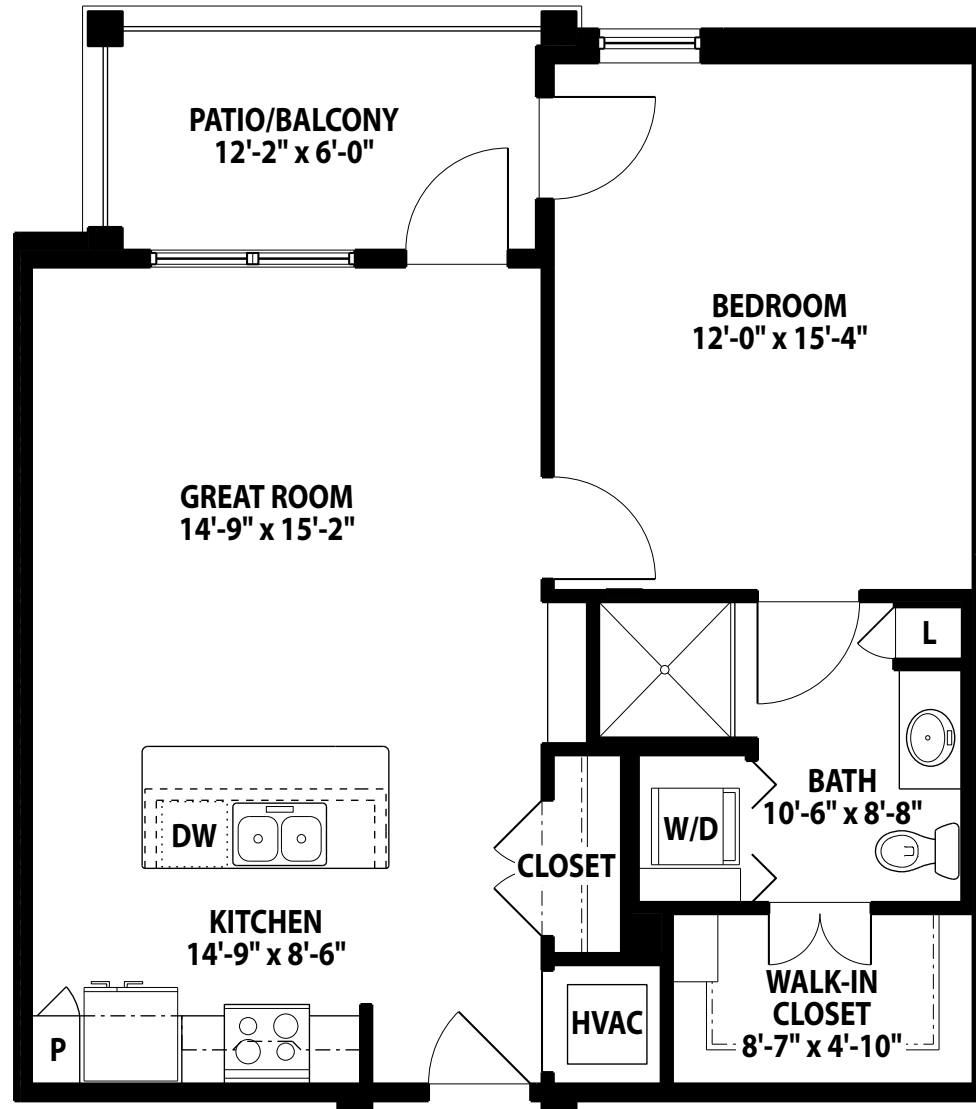

# SPIRES II – FLOORPLAN

## ■ Spires II

One Bedroom,  
One Bath  
787 Sq. Ft.

miralea.com  
502.897.8727