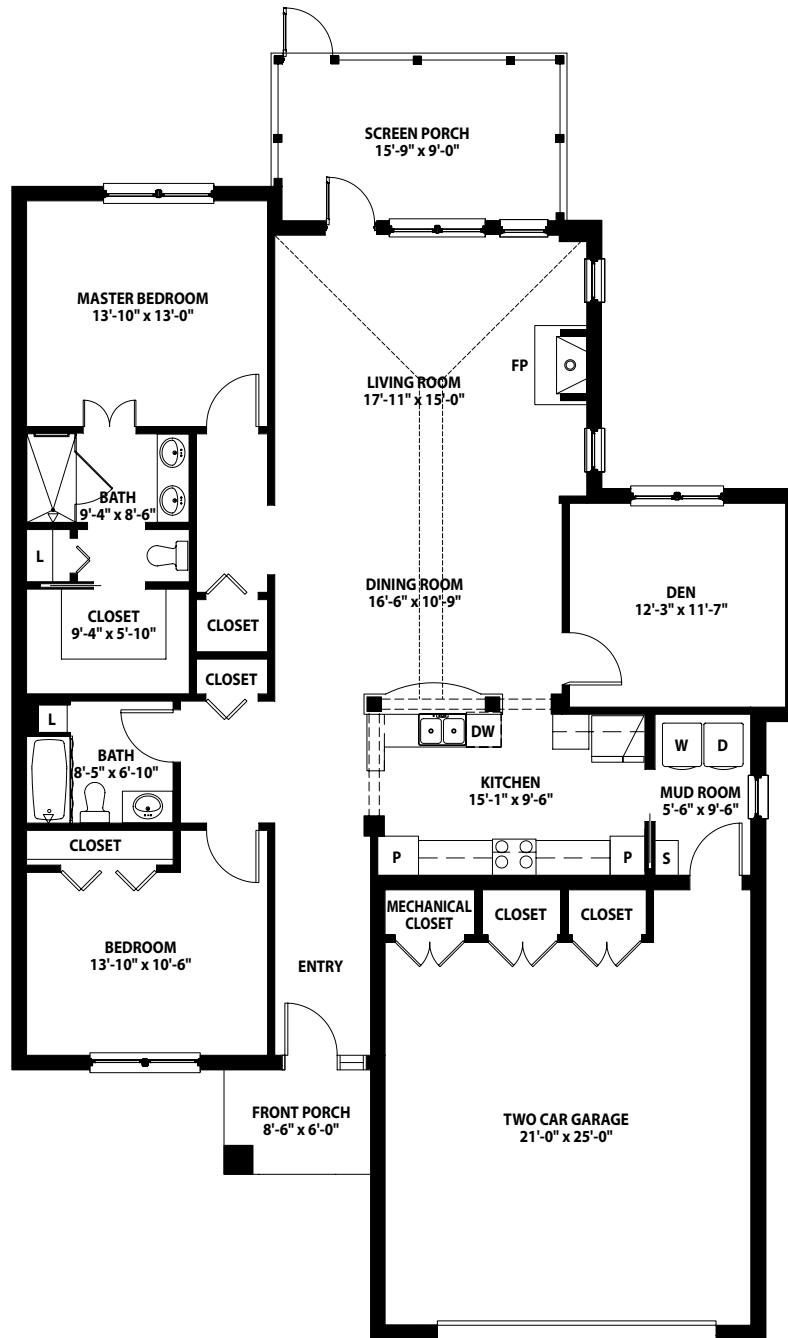

WILLOW – FLOORPLAN

Willow

Two Bedroom, Two Bath with Den
1,745 Sq. Ft.

MIRALEA
ACTIVE LIFESTYLE COMMUNITY

miralea.com
502.897.8727

Equal Housing Opportunity